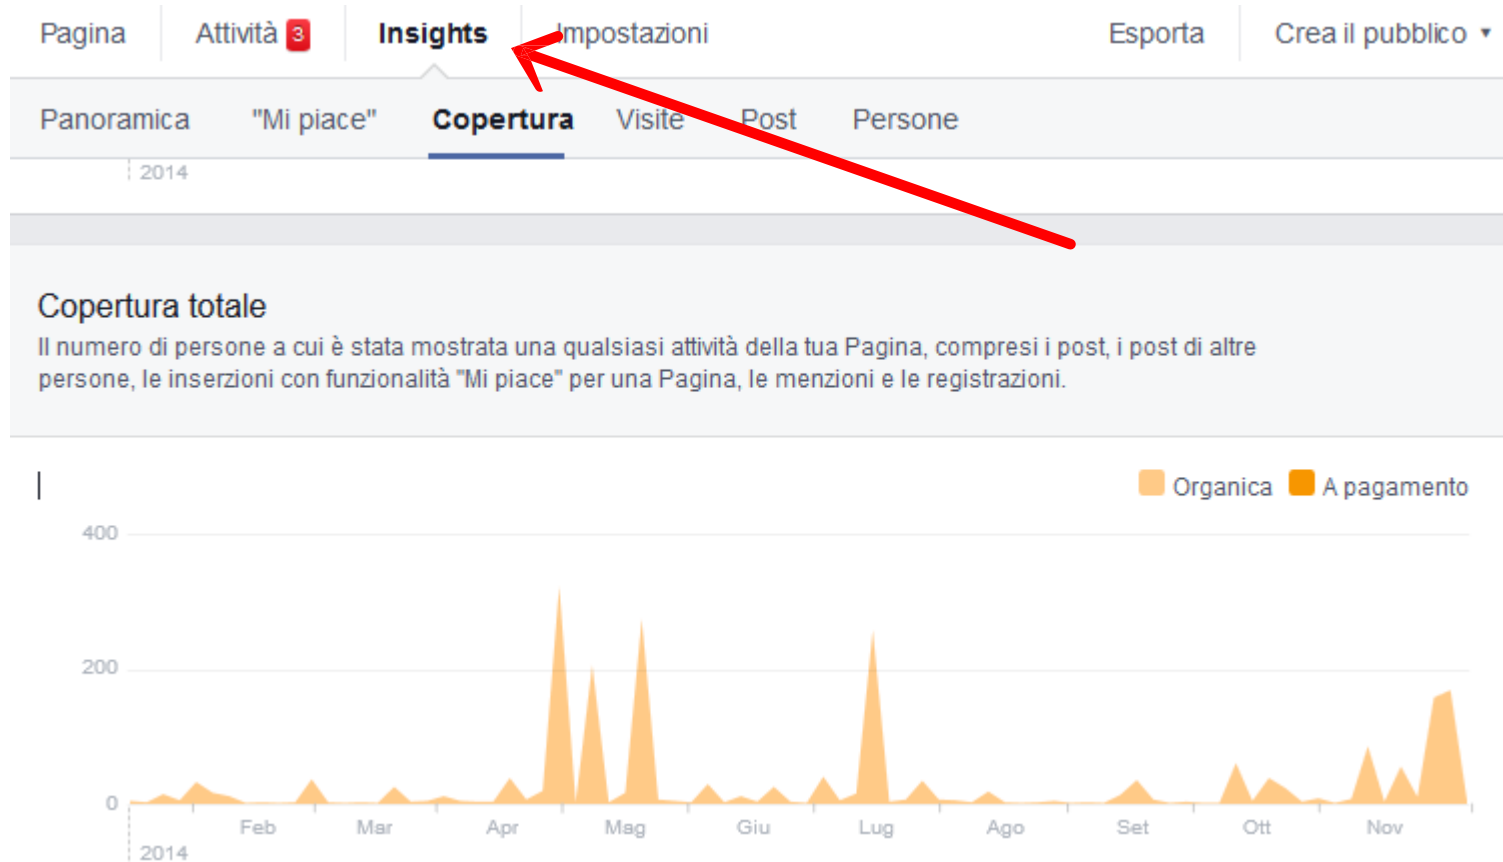

Controllare l'andamento della pagina